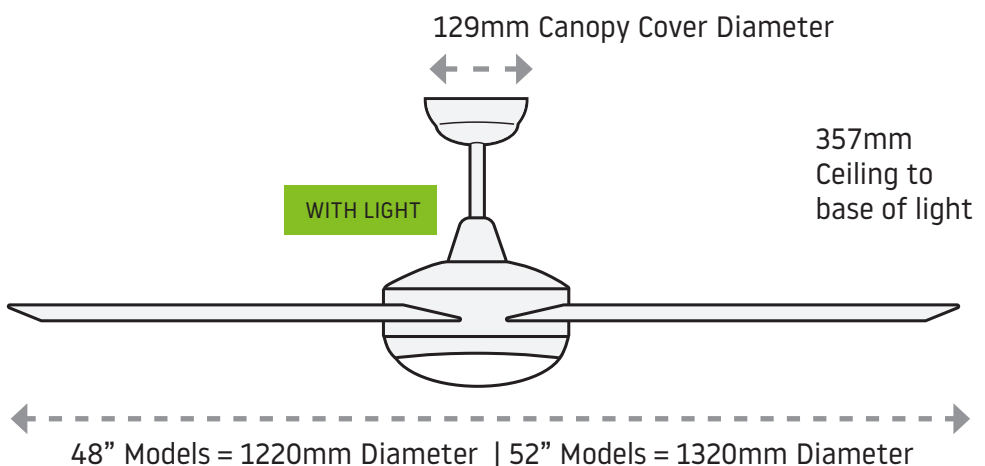

*Must be an enclosed outdoor area, fully shielded from wind & rain. Enclosed area, min 1.5m from edge of eave/roof.

OPTIONAL ACCESSORY - REMOTE CONTROL KIT

CCADRF1

- LCD Display
- Includes Wall Cradle
- Timer function from 1 to 9 hours

DIMENSIONS

EXTENSION RODS

CRADAC90WH
White 90cm

CRADAC90MB
Matte Black 90cm

Last modified 22/10/19