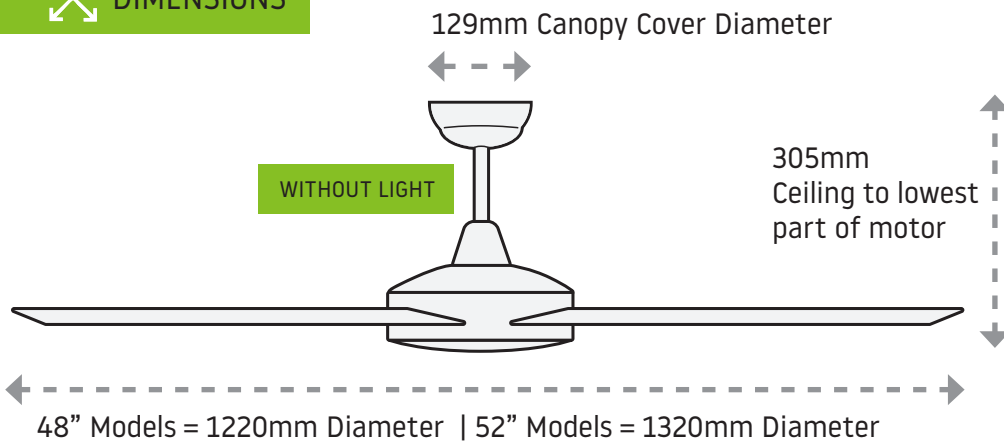

KEY DETAILS

Install Location:	Indoor / Outdoor Undercover*
Motor Type:	AC
Blade Material:	Timber
Blade Pitch:	13°
Operation:	Wall Control
Ceiling Mount Angle:	0-15° (If installed with wall control)

FLAT CEILINGS ONLY if installed with remote control

*Must be an enclosed outdoor area, fully shielded from wind & rain. Enclosed area, min 1.5m from edge of eave/roof.

OPTIONAL ACCESSORY - REMOTE CONTROL KIT

CCADRF1

- LCD Display
- Includes Wall Cradle
- Timer function from 1 to 9 hours

DIMENSIONS

EXTENSION RODS

CRADAC90WH
White 90cm

CRADAC90MB
Matte Black 90cm

Last modified 22/10/19