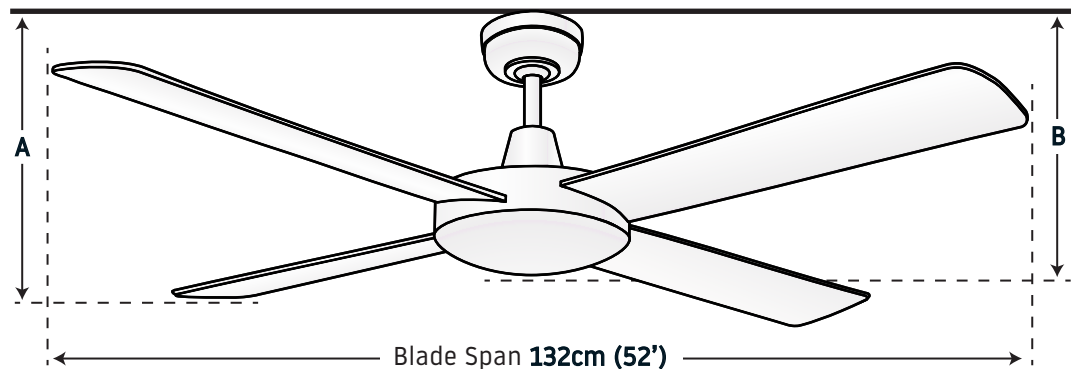

DIMENSIONS

A Ceiling to Blade **265mm**

B Ceiling to Base* **315mm**

C Blade Span **1320mm**

*Ceiling to Base is approx to the lowest part of the motor

THREE YEAR IN-HOME WARRANTY

ACCESSORIES

EXTENSION ROD

Available as an additional purchase. The rod is 90cm or 180cm in length and can be used to lower the ceiling fan to the appropriate height.

EXTENSION ROD COLOUR

White 90cm	CRMAUAC90WH
B. Alum 90cm	CRMAUAC90BA
White 180cm	CRMAUAU180WH
B. Alum 180cm	CRMAUAC180BA