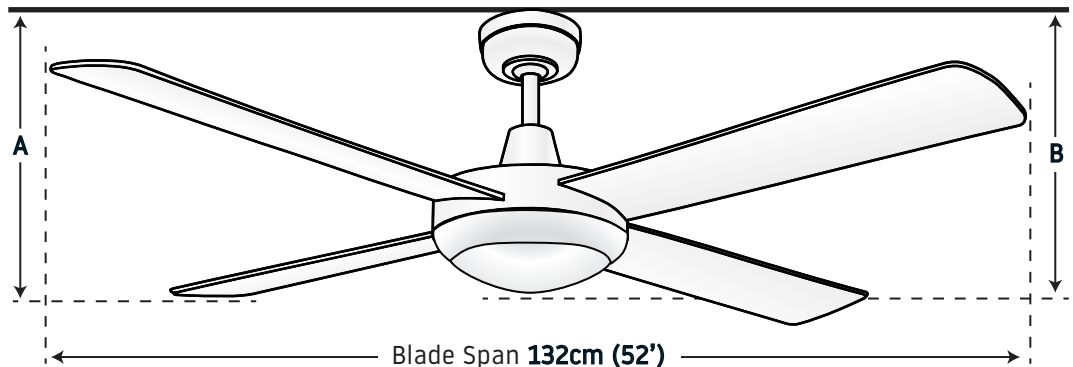

WHITE 52'

BRUSHED
ALUMINIUM 52'

URBAN 2 DC CCT LED

WHITE 52' CFFCU23DCLCWH

B. ALUM 52' CFFCU23DCLCBA

URBAN 2 DC CCT LED BY FANCO

- The Urban 2 DC CCT LED ceiling fan is an energy efficient fan which takes advantage of the latest brushless ceiling fan technology.
- The fan operates quietly and consumes only 29.4w on high and only 2.3w on the low speed.
- The light features CCT (colour changing technology) meaning you can select warm white 3000k, natural white 4000k or cool white 5000k
- The Urban 2 DC CCT LED ceiling fan comes complete with a 5 speed remote control (shown beside) and is reversible for summer and winter use

Blade Span	52' (132cm)
Max Airflow	13,560 m3/h
Motor Max	29.4W DC
Blades	4 Timber Blades
Speeds	5 Speed
Operation	Remote Control
Location	Indoor
Blade Pitch	12.5 degrees
Light Spec	24w SMD LED - 1800L
Raked Ceilings	Up to 12°

DIMENSIONS

- A** Ceiling to Blade **265mm**
- B** Ceiling to Base* **345mm**
- C** Blade Span **1320mm**

*Ceiling to Base is approx to the lowest part of the light

ACCESSORIES

EXTENSION ROD

Available as an additional purchase. The rod is 90cm in length and can be used to lower the ceiling fan to the appropriate height.