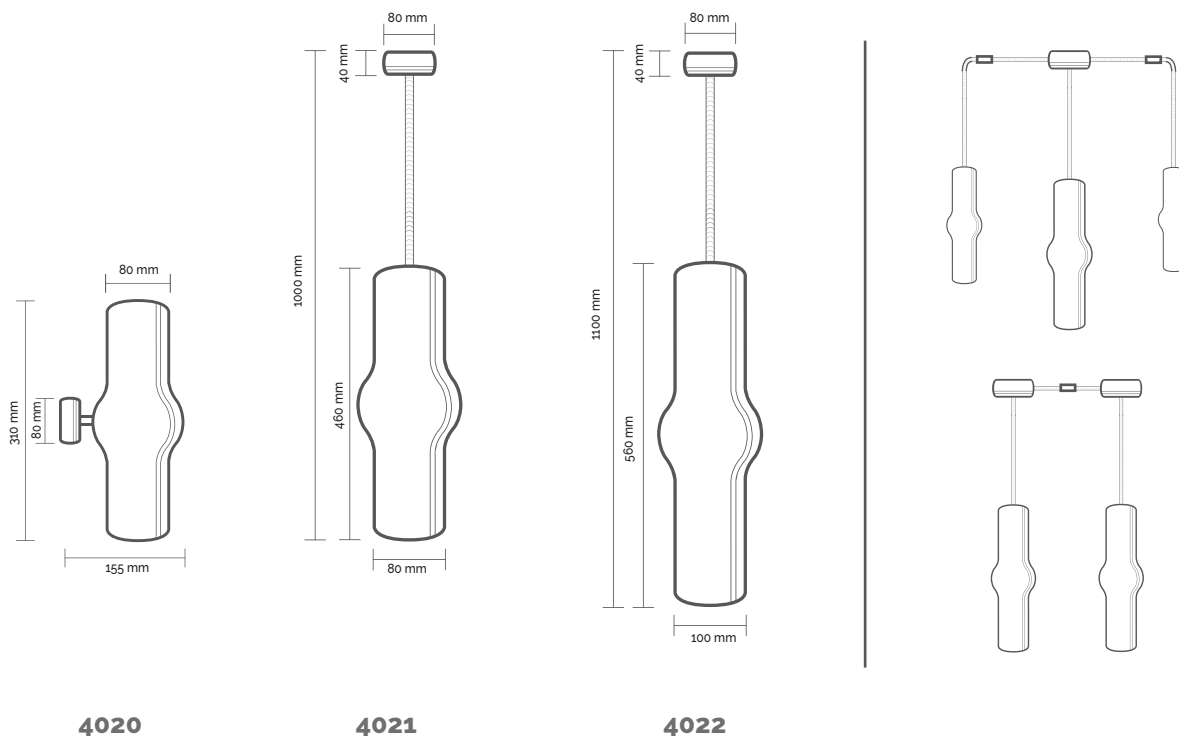

Apparecchi in ottone nei colori ottone, bianco e nero opaco esternamente ed internamente in ottone opaco.

Brass Light with brass, black and white matt color outside and matt brass color inside.

a richiesta:

- sospensioni con cavo ad altezza personalizzata;
- sono disponibili i colori in ottone antichizzato (AR-BA) con cavo nero
- lampadine non incluse

application:

- pendants are available at custom height;
- Antique brass colors (AR-BA) are available with black cable
- bulbs not included

Art.	Ottone Brass	Nero Black	Bianco White	W	Lightbulb	IP	Classe efficienza energetica Energy efficiency classes
4020.GU10	4020.GU10.O	4020.GU10.1	4020.GU10.5	2X28	GU10	20	B+E
4021.GU10	4021.GU10.O	4021.GU10.1	4021.GU10.5	2X28	GU10	20	B+E
4021.E27	4021.E27.O	4021.E27.1	4021.E27.5	2X28	E27	20	A++E
4022.GU10	4022.GU10.O	4022.GU10.1	4022.GU10.5	2X28	GU10	20	B+E
4022.E27	4022.E27.O	4022.E27.1	4022.E27.5	2X28	E27	20	A++E