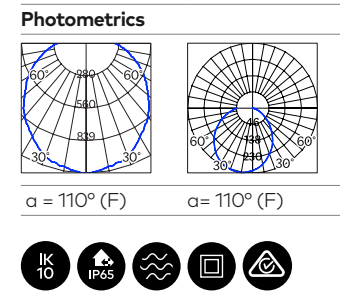

Vega

OUTDOOR LIGHT

The Vega Outdoor Light has been rigorously tested to be resistant to discolouring or corrosion. Whether wall or ceiling mounted, this outdoor luminaire will perform in any outdoor environment. This luminaire is integrated with four hex screws for improved vandal proof capabilities.

- New Vega Eyelid design suitable for all outdoor applications
- UV treated diffuser prevents cracking and discolouration
- A versatile luminaire that delivers maximum light output in a durable body

Open Face		
Measurements (mm)		
Ø 270	90	
Absolute Luminous Flux		
	3000K	4000K
12W (300mA)	790lm	880lm
14W (450mA)	990lm	1140lm
Beam		
110° (F)		

Eyelid		
Measurements (mm)		
Ø 270	90	
Absolute Luminous Flux		
	3000K	4000K
12W (300mA)	670lm	800lm
Beam		
110° (F)		

Finishes	
UV Textured Black	
UV Textured White	
UV Textured Silver	

General Specifications	
Material	UV Powder Coated Toughened Polycarbonate
IP	65
IK	10
Warranty	3 Years

LED	
Colour Temp	3000K, 4000K
CRI	80+
Efficacy	Up to 81lm/w
Colour Deviation	SDCM ≤ 3
Lifetime	70,000h L70

Driver	
Power Factor	> 0.90
Dimming	240V Built-in Non-Dimmable Driver
	DALI Dim Optional

Notes	
DALI Driver must be remote.