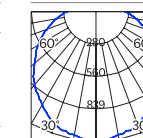

Photometrics

$\alpha = 120^\circ$

Finishes

- Textured Silver
- Textured White

General Specifications

- **Material** | Powder Coated Aluminium Body with PC Diffuser
- **IP** | 40
- **UGR (Unified Glare Rating)** | <25
- **Warranty** | 3 Years

LED

- **Colour Temp** | 3000K, 4000K
- **CRI** | 80+
- **Efficacy** | Up to 87lm/w
- **Colour Deviation** | SDCM $\leq$ 4
- **Lifetime** | 65,000h L70

Driver

- **Power Factor** | >0.90
- 240V Integral Non-Dimmable Driver
- **Dimming** | DALI Dim Optional

Notes

DALI Driver must be remote.

A	B	C	D	E	F	Driver
SUPA	0600	TW	30	F	-	Standard Non-Dimmable Driver included
Length		Finish	CCT	Beam		
0600 1200		TW TS	3000K 4000K	Flood		
Product Family		Supalux Linear Light				
SUPA		Supalux Linear Light				

Example: **SUPA0600.TW30.F**
Refer to data sheet for available configurations.
Visit Product Toolbox at unios.com/supalux to configure compatible Osram/Tridonic DALI drivers.