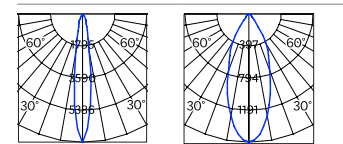

Photometrics

α = 15°   α = 33°