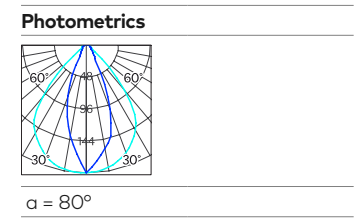

Finishes
Textured Black
Textured White
General Specifications
Material | Powder Coated Aluminium
IP | 20
Warranty | 2 Years
LED
Colour Temp | 3000K
CRI | 80+
Efficacy | Up to 41lm/w
Colour Deviation | SDCM≤3
Lifetime | 70,000h L70
Driver
Power Factor | >0.90
240V Integral 3 Step Dimmable Driver
Dimming | 3 Step Touch Dimming Switch