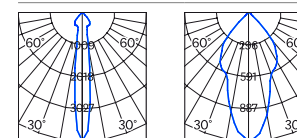

α = 15°

α = 40°

α = 60°

α = 92° (Frosted)

Driver (DALI drivers can be configured via Product Toolbox)

F

Beam

E