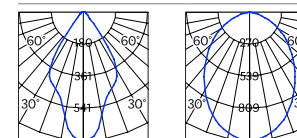

α = 15°

α = 40°

α = 60°

α = 92° (Frosted)

Driver (DALI drivers can be configured via Product Toolbox)

F

Beam

E