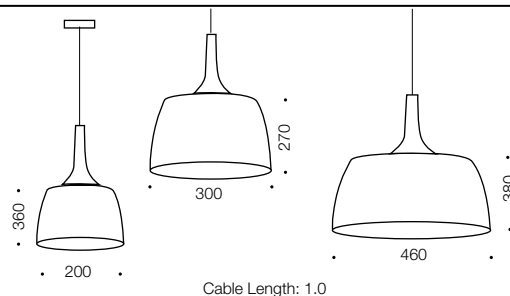

Polk Pendant

Specifications

Type	Pendant
Light Source	E27 40w max
Globe	Not included
Warranty	1 year*

Colours

Black/copper

Measurements

Codes

Polk PE20-BK/CP