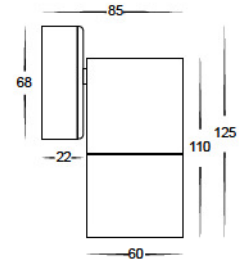

Up & Down

Fixed Down

Tivah Aluminium Titanium

- Titanium Coloured Aluminium
- Includes a matching aluminium backing plate
- High output reflector to maximise light
- IP Rating: IP65

IMAGE	PART NUMBER	COLOUR TEMP	LUMENS	INPUT	INCLUDED GLOBES
	HV1085C	5500k	2x 500lm	240v	2x 10w GU10 LED
	HV1085W	3000k	2x 460lm		
	HV1086	NA	NA	240v	Not supplied with globes 2x GU10 35w max
	HV1087GU10C	5500k	2x 300lm	240v	2x 5w GU10 LED
	HV1087GU10W	3000k	2x 250lm		
	HV1087MR16C	5500k	2x 300lm	12v DC	2x 5w MR16 LED
	HV1087MR16W	3000k	2x 250lm		
IMAGE	PART NUMBER	COLOUR TEMP	LUMENS	INPUT	INCLUDED GLOBES
	HV1185C	5500k	500lm	240v	10w GU10 LED
	HV1185W	3000k	460lm		
	HV1186	NA	NA	240v	Not supplied with globes GU10 35w max
	HV1187GU10C	5500k	300lm	240v	5w GU10 LED
	HV1187GU10W	3000k	250lm		
	HV1187MR16C	5500k	300lm	12v DC	5w MR16 LED
	HV1187MR16W	3000k	250lm		